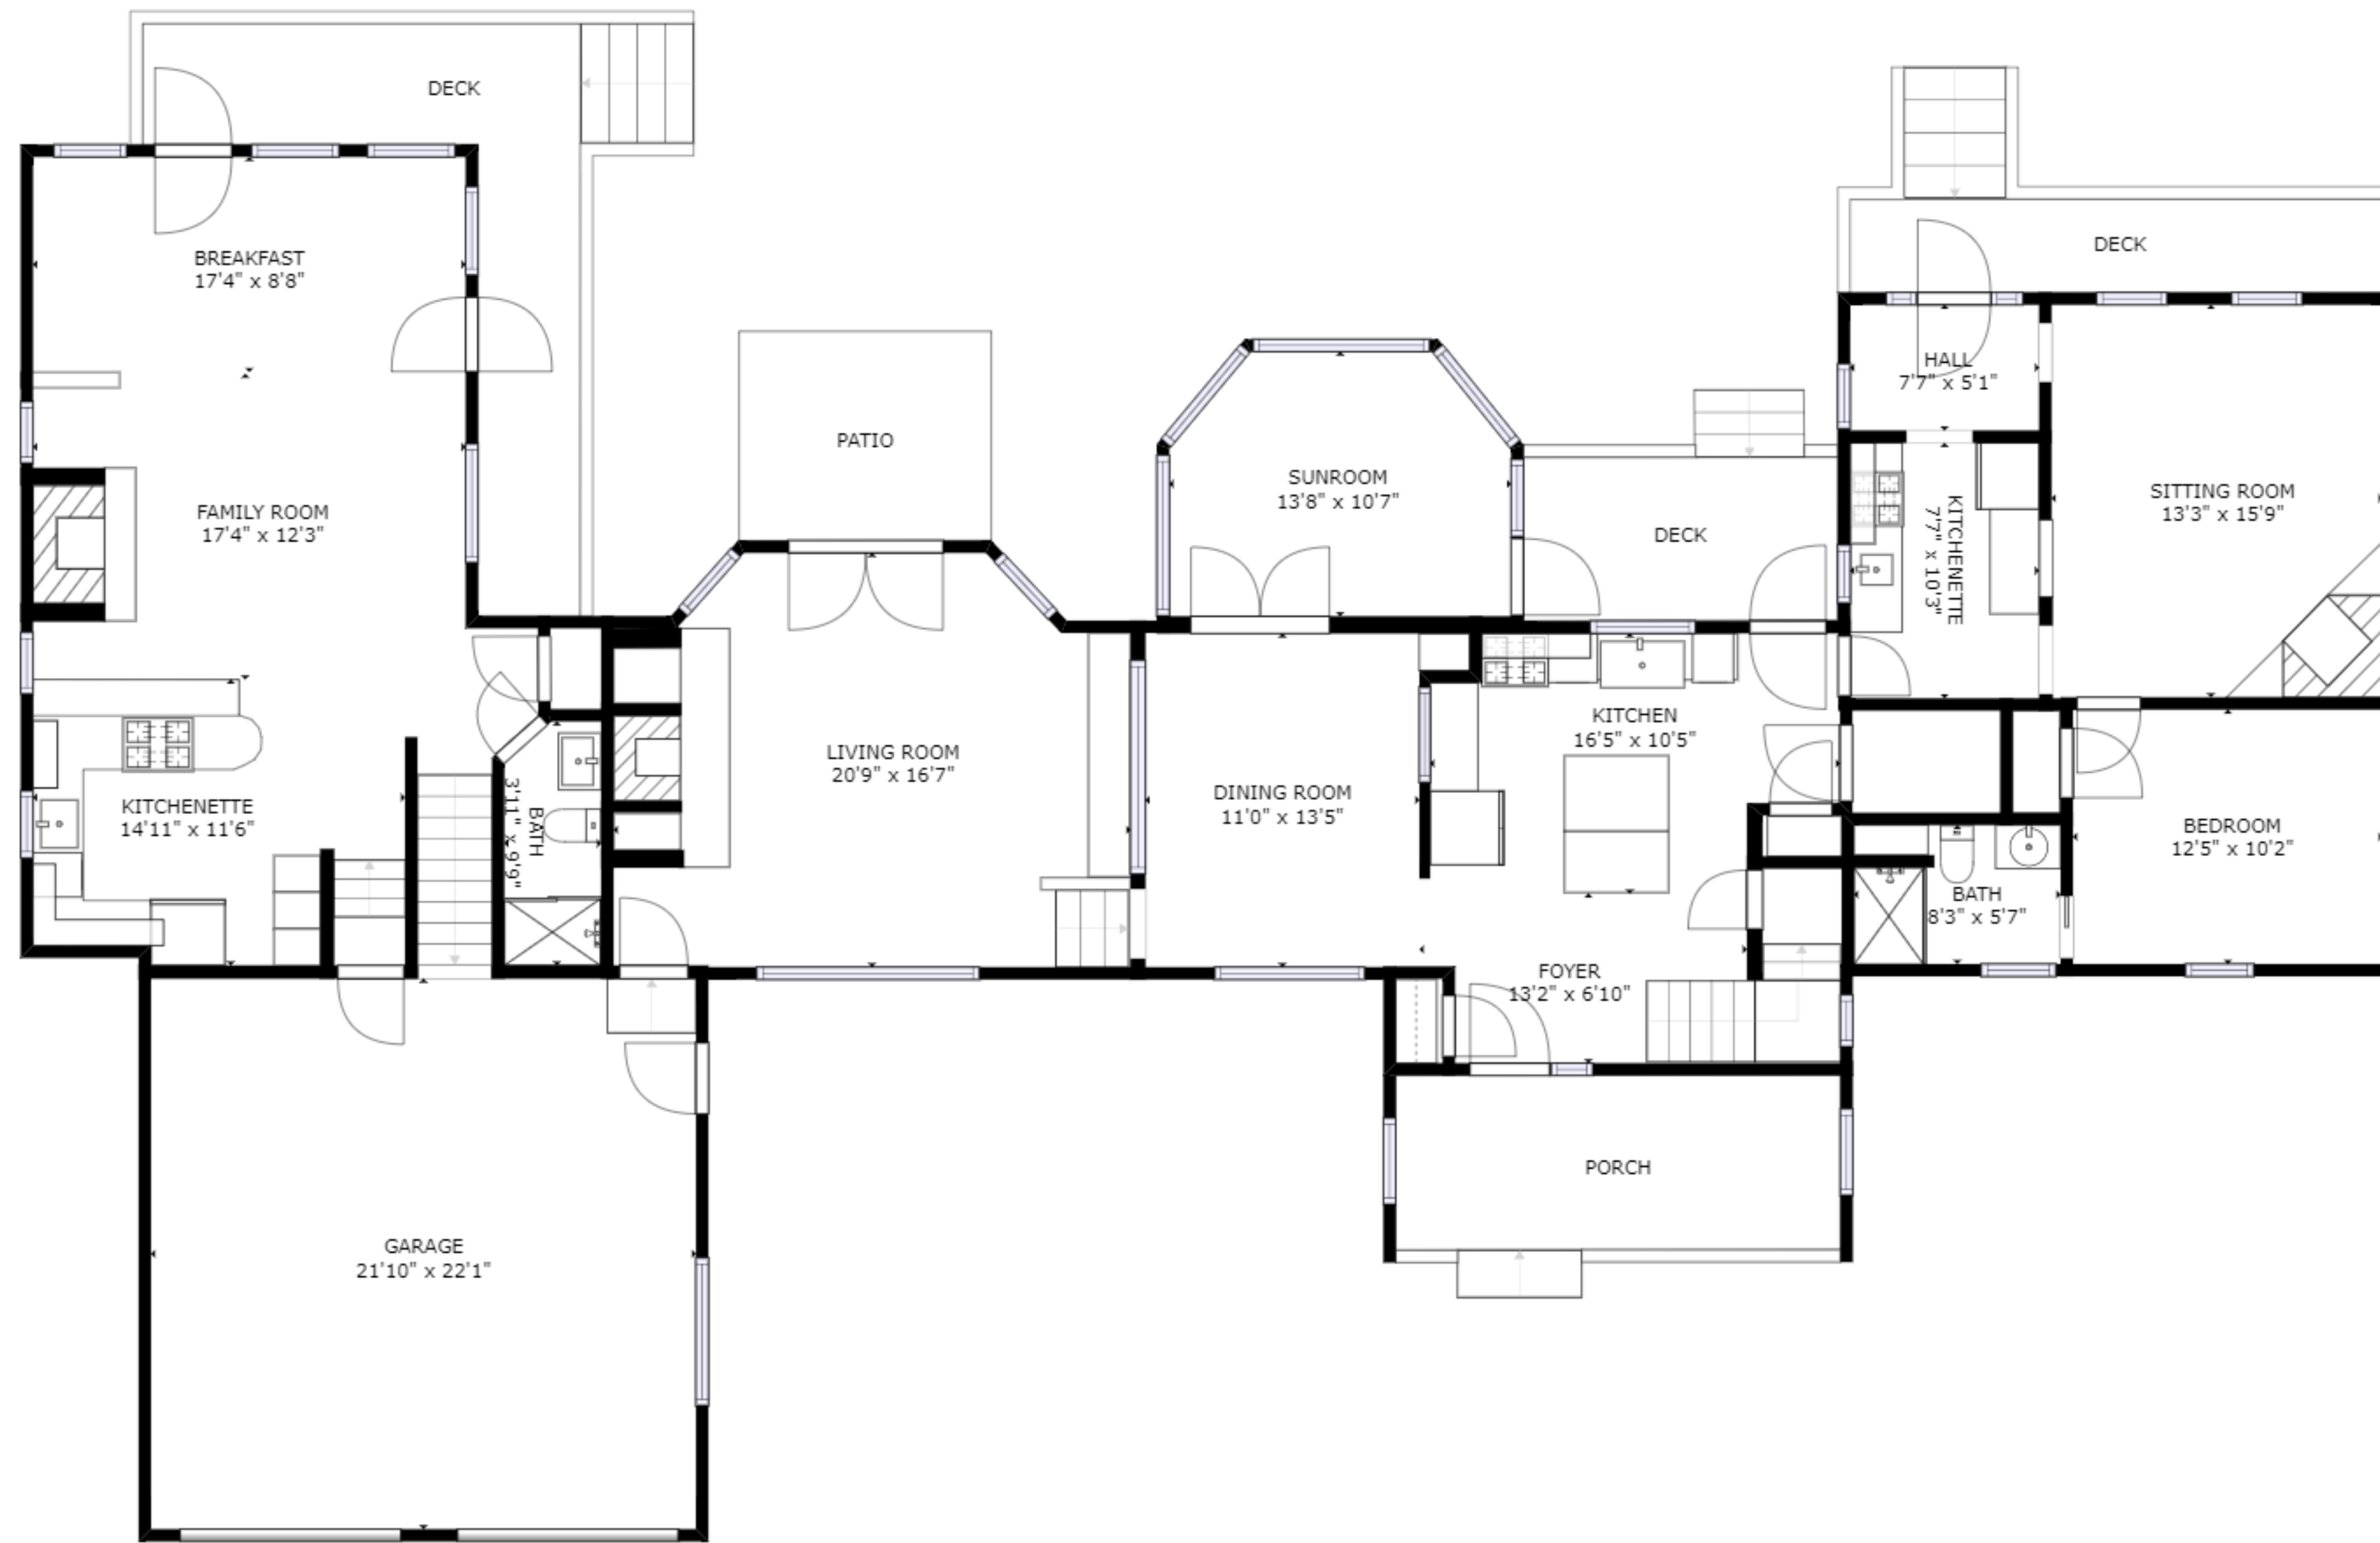

GROSS INTERNAL AREA
 FLOOR 1: 2118 sq ft, FLOOR 2: 1193 sq ft
 EXCLUDED AREAS: GARAGE: 482 sq ft
 REDUCED HEADROOM BELOW 1.5M: 407 sq ft
 TOTAL: 3311 sq ft

SIZES AND DIMENSIONS ARE APPROXIMATE, ACTUAL MAY VARY.

FLOOR 1

GROSS INTERNAL AREA
 FLOOR 1: 2118 sq ft, FLOOR 2: 1193 sq ft
 EXCLUDED AREAS: , GARAGE: 482 sq ft
 REDUCED HEADROOM BELOW 1.5M: 407 sq ft
 TOTAL: 3311 sq ft

SIZES AND DIMENSIONS ARE APPROXIMATE, ACTUAL MAY VARY.

FLOOR 2

FLOOR 1

FLOOR 2

GROSS INTERNAL AREA
 FLOOR 1: 2118 sq ft, FLOOR 2: 1193 sq ft
 EXCLUDED AREAS: , GARAGE: 482 sq ft
 REDUCED HEADROOM BELOW 1.5M: 407 sq ft
 TOTAL: 3311 sq ft

SIZES AND DIMENSIONS ARE APPROXIMATE, ACTUAL MAY VARY.