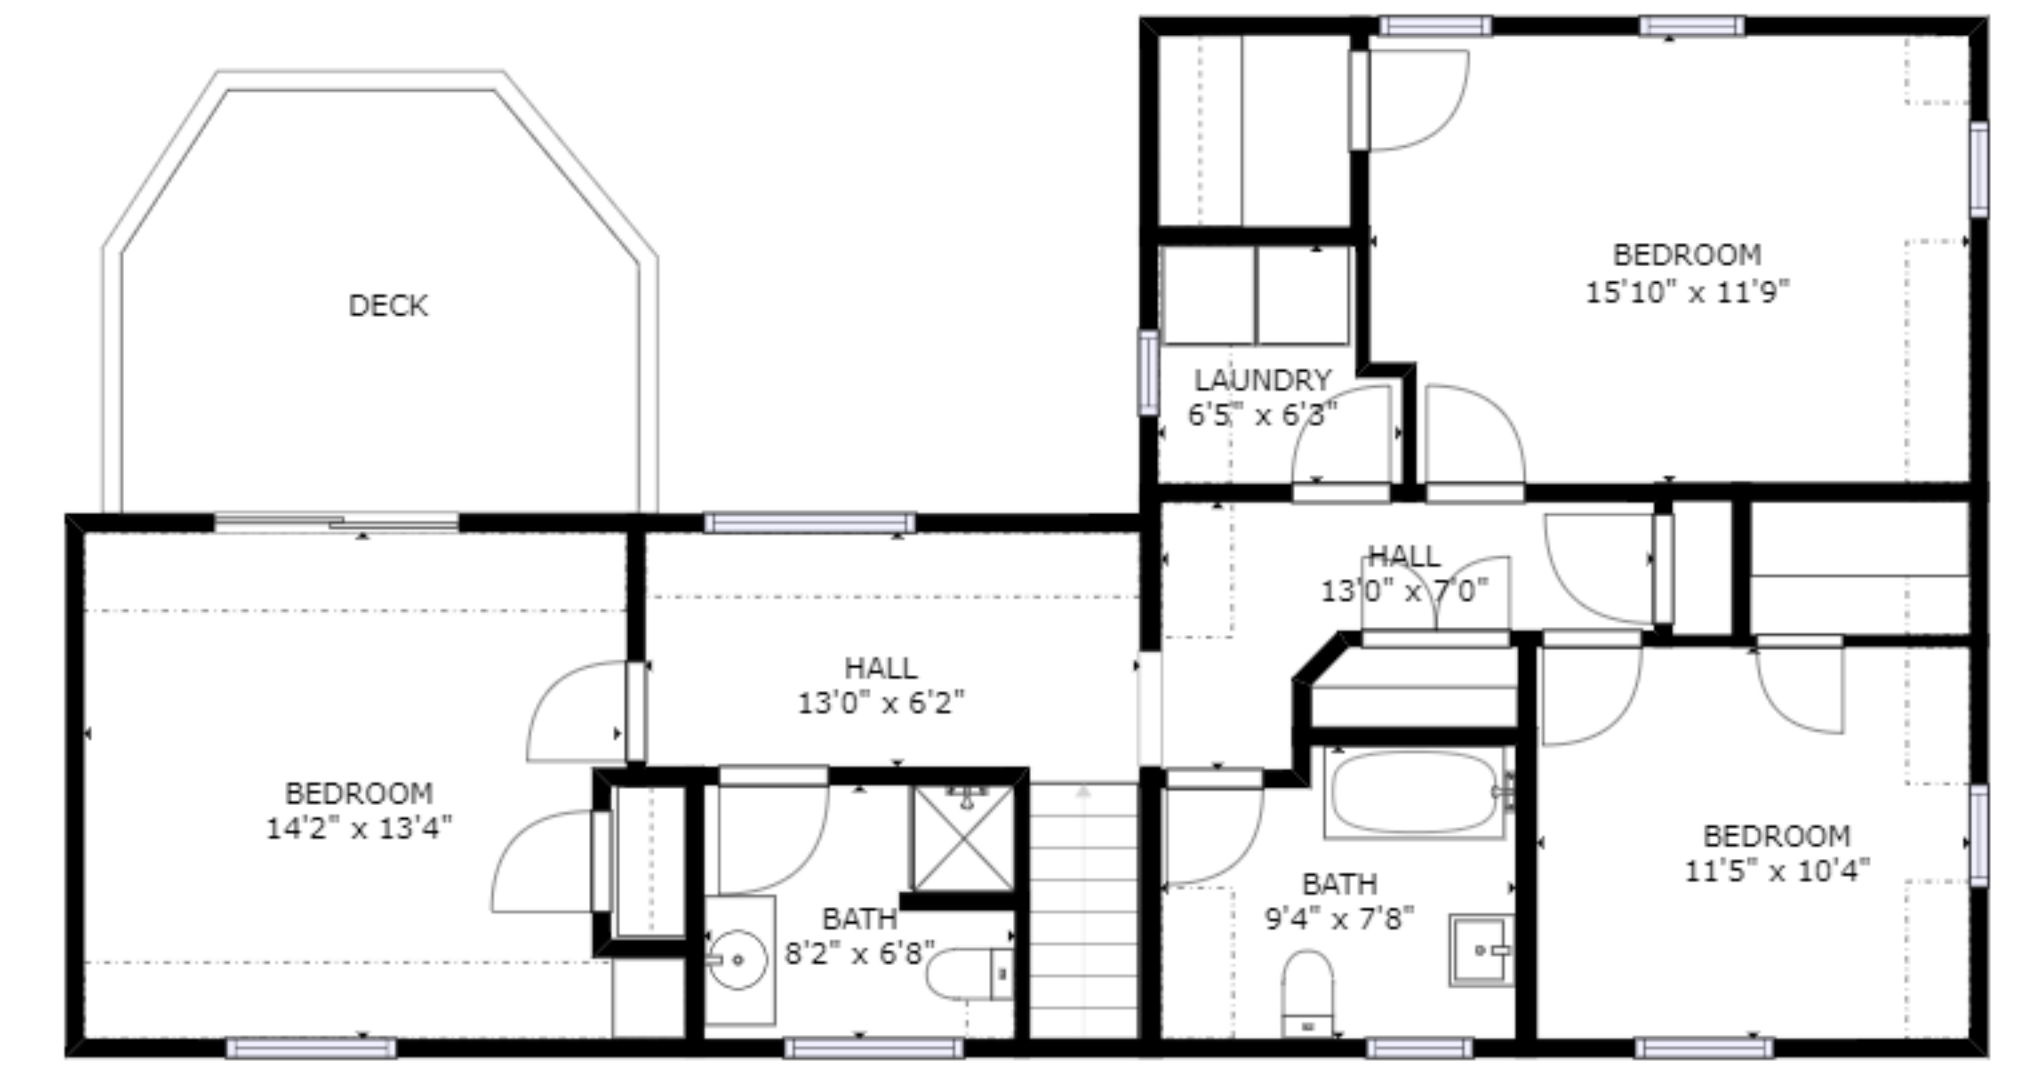

GROSS INTERNAL AREA
 FLOOR 1: 2118 sq ft, FLOOR 2: 1193 sq ft
 EXCLUDED AREAS: GARAGE: 482 sq ft
 REDUCED HEADROOM BELOW 1.5M: 407 sq ft
 TOTAL: 3311 sq ft

SIZES AND DIMENSIONS ARE APPROXIMATE, ACTUAL MAY VARY.

FLOOR 1

GROSS INTERNAL AREA
 FLOOR 1: 2118 sq ft, FLOOR 2: 1193 sq ft
 EXCLUDED AREAS: , GARAGE: 482 sq ft
 REDUCED HEADROOM BELOW 1.5M: 407 sq ft
 TOTAL: 3311 sq ft

SIZES AND DIMENSIONS ARE APPROXIMATE, ACTUAL MAY VARY.

FLOOR 2

FLOOR 1

FLOOR 2

GROSS INTERNAL AREA
 FLOOR 1: 2118 sq ft, FLOOR 2: 1193 sq ft
 EXCLUDED AREAS: , GARAGE: 482 sq ft
 REDUCED HEADROOM BELOW 1.5M: 407 sq ft
 TOTAL: 3311 sq ft

SIZES AND DIMENSIONS ARE APPROXIMATE, ACTUAL MAY VARY.