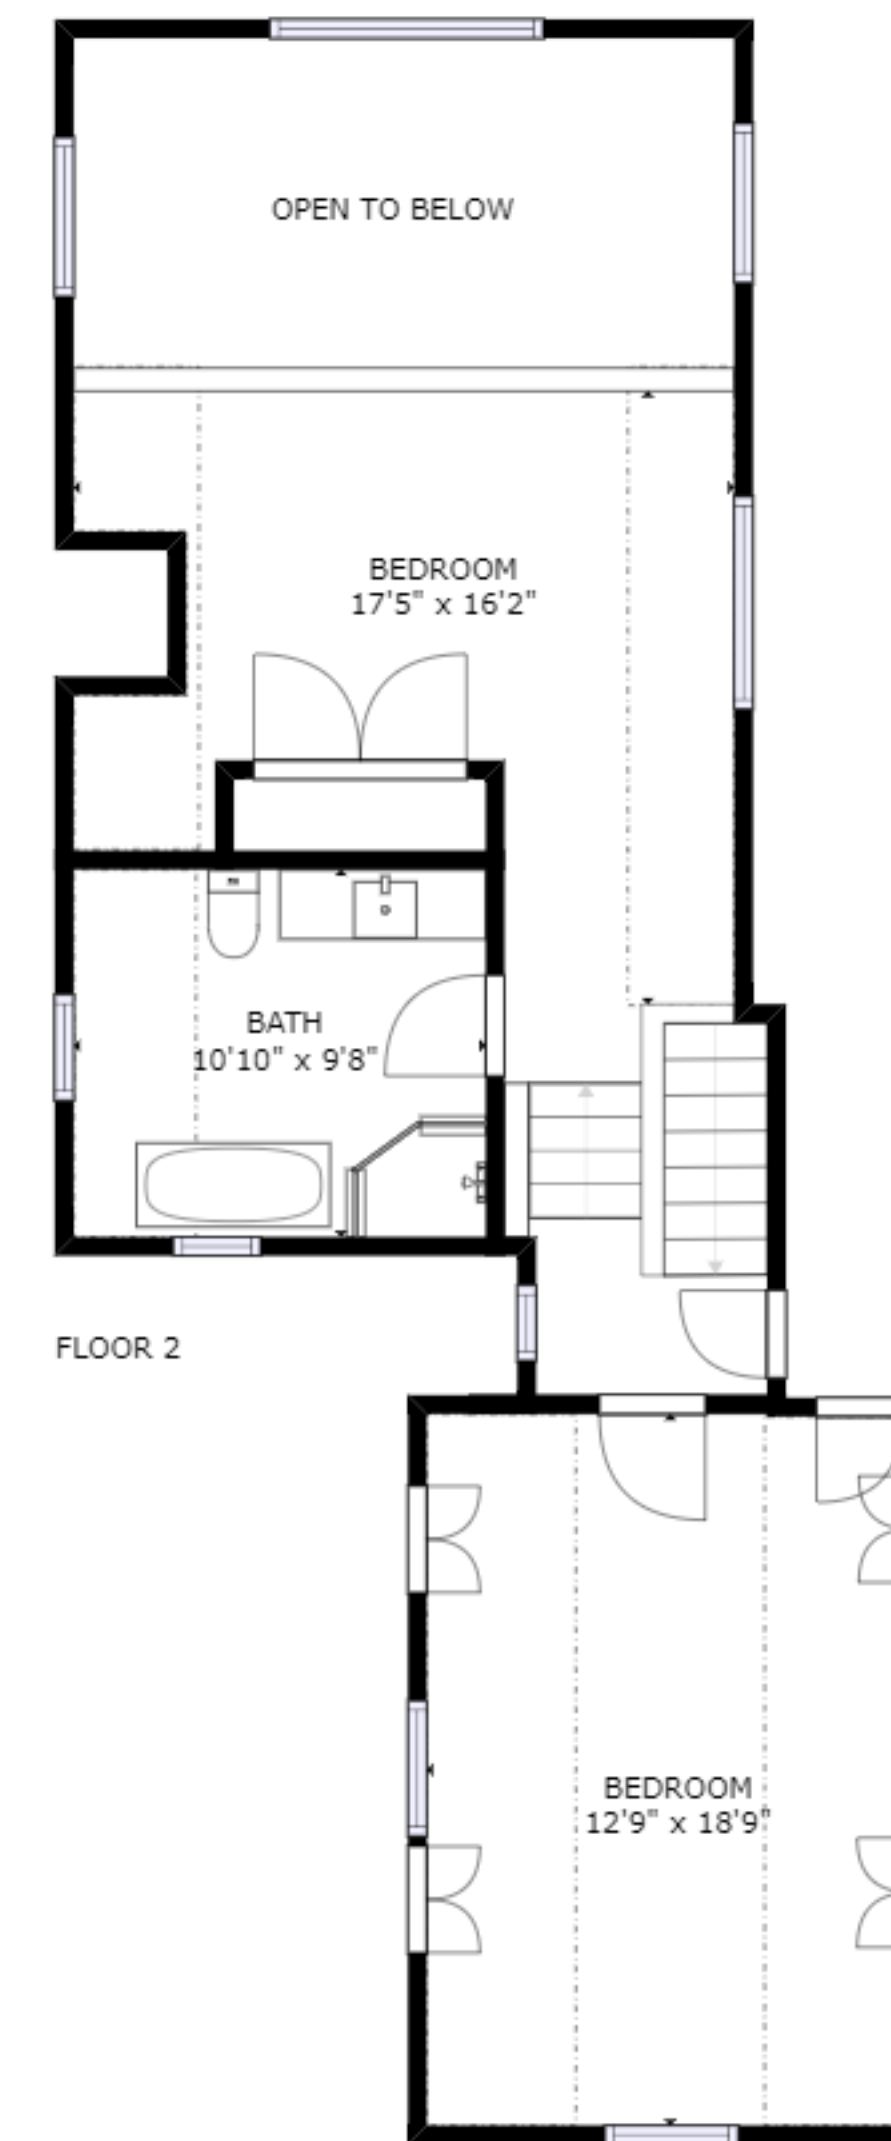

GROSS INTERNAL AREA
 FLOOR 1: 2118 sq ft, FLOOR 2: 1193 sq ft
 EXCLUDED AREAS: GARAGE: 482 sq ft
 REDUCED HEADROOM BELOW 1.5M: 407 sq ft
 TOTAL: 3311 sq ft

SIZES AND DIMENSIONS ARE APPROXIMATE, ACTUAL MAY VARY.

FLOOR 1

GROSS INTERNAL AREA
 FLOOR 1: 2118 sq ft, FLOOR 2: 1193 sq ft
 EXCLUDED AREAS: , GARAGE: 482 sq ft
 REDUCED HEADROOM BELOW 1.5M: 407 sq ft
 TOTAL: 3311 sq ft

SIZES AND DIMENSIONS ARE APPROXIMATE, ACTUAL MAY VARY.

FLOOR 2

FLOOR 1

FLOOR 2

GROSS INTERNAL AREA
 FLOOR 1: 2118 sq ft, FLOOR 2: 1193 sq ft
 EXCLUDED AREAS: , GARAGE: 482 sq ft
 REDUCED HEADROOM BELOW 1.5M: 407 sq ft
 TOTAL: 3311 sq ft

SIZES AND DIMENSIONS ARE APPROXIMATE, ACTUAL MAY VARY.