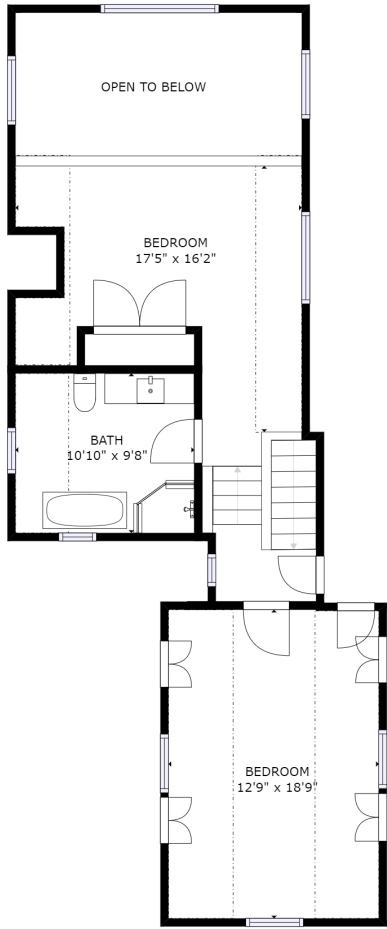

GROSS INTERNAL AREA
 FLOOR 1: 2118 sq ft, FLOOR 2: 1193 sq ft
 EXCLUDED AREAS: GARAGE: 482 sq ft
 REDUCED HEADROOM BELOW 1.5M: 407 sq ft
 TOTAL: 3311 sq ft

SIZES AND DIMENSIONS ARE APPROXIMATE, ACTUAL MAY VARY.

FLOOR 1

GROSS INTERNAL AREA
 FLOOR 1: 2118 sq ft, FLOOR 2: 1193 sq ft
 EXCLUDED AREAS: , GARAGE: 482 sq ft
 REDUCED HEADROOM BELOW 1.5M: 407 sq ft
 TOTAL: 3311 sq ft

SIZES AND DIMENSIONS ARE APPROXIMATE, ACTUAL MAY VARY.

FLOOR 2

FLOOR 1

FLOOR 2

GROSS INTERNAL AREA
 FLOOR 1: 2118 sq ft, FLOOR 2: 1193 sq ft
 EXCLUDED AREAS: , GARAGE: 482 sq ft
 REDUCED HEADROOM BELOW 1.5M: 407 sq ft
 TOTAL: 3311 sq ft

SIZES AND DIMENSIONS ARE APPROXIMATE, ACTUAL MAY VARY.