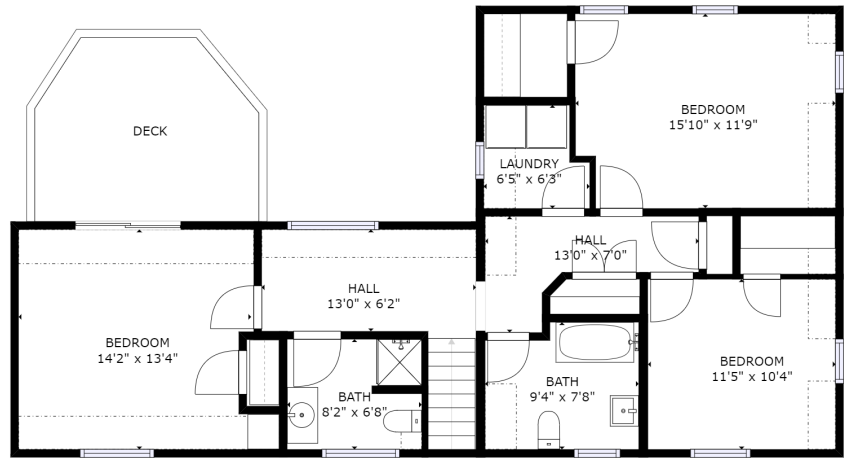

GROSS INTERNAL AREA
 FLOOR 1: 2118 sq ft, FLOOR 2: 1193 sq ft
 EXCLUDED AREAS: GARAGE: 482 sq ft
 REDUCED HEADROOM BELOW 1.5M: 407 sq ft
 TOTAL: 3311 sq ft

SIZES AND DIMENSIONS ARE APPROXIMATE, ACTUAL MAY VARY.

FLOOR 1

GROSS INTERNAL AREA
 FLOOR 1: 2118 sq ft, FLOOR 2: 1193 sq ft
 EXCLUDED AREAS: , GARAGE: 482 sq ft
 REDUCED HEADROOM BELOW 1.5M: 407 sq ft
 TOTAL: 3311 sq ft

SIZES AND DIMENSIONS ARE APPROXIMATE, ACTUAL MAY VARY.

FLOOR 2

FLOOR 1

FLOOR 2

GROSS INTERNAL AREA
 FLOOR 1: 2118 sq ft, FLOOR 2: 1193 sq ft
 EXCLUDED AREAS: , GARAGE: 482 sq ft
 REDUCED HEADROOM BELOW 1.5M: 407 sq ft
 TOTAL: 3311 sq ft

SIZES AND DIMENSIONS ARE APPROXIMATE, ACTUAL MAY VARY.