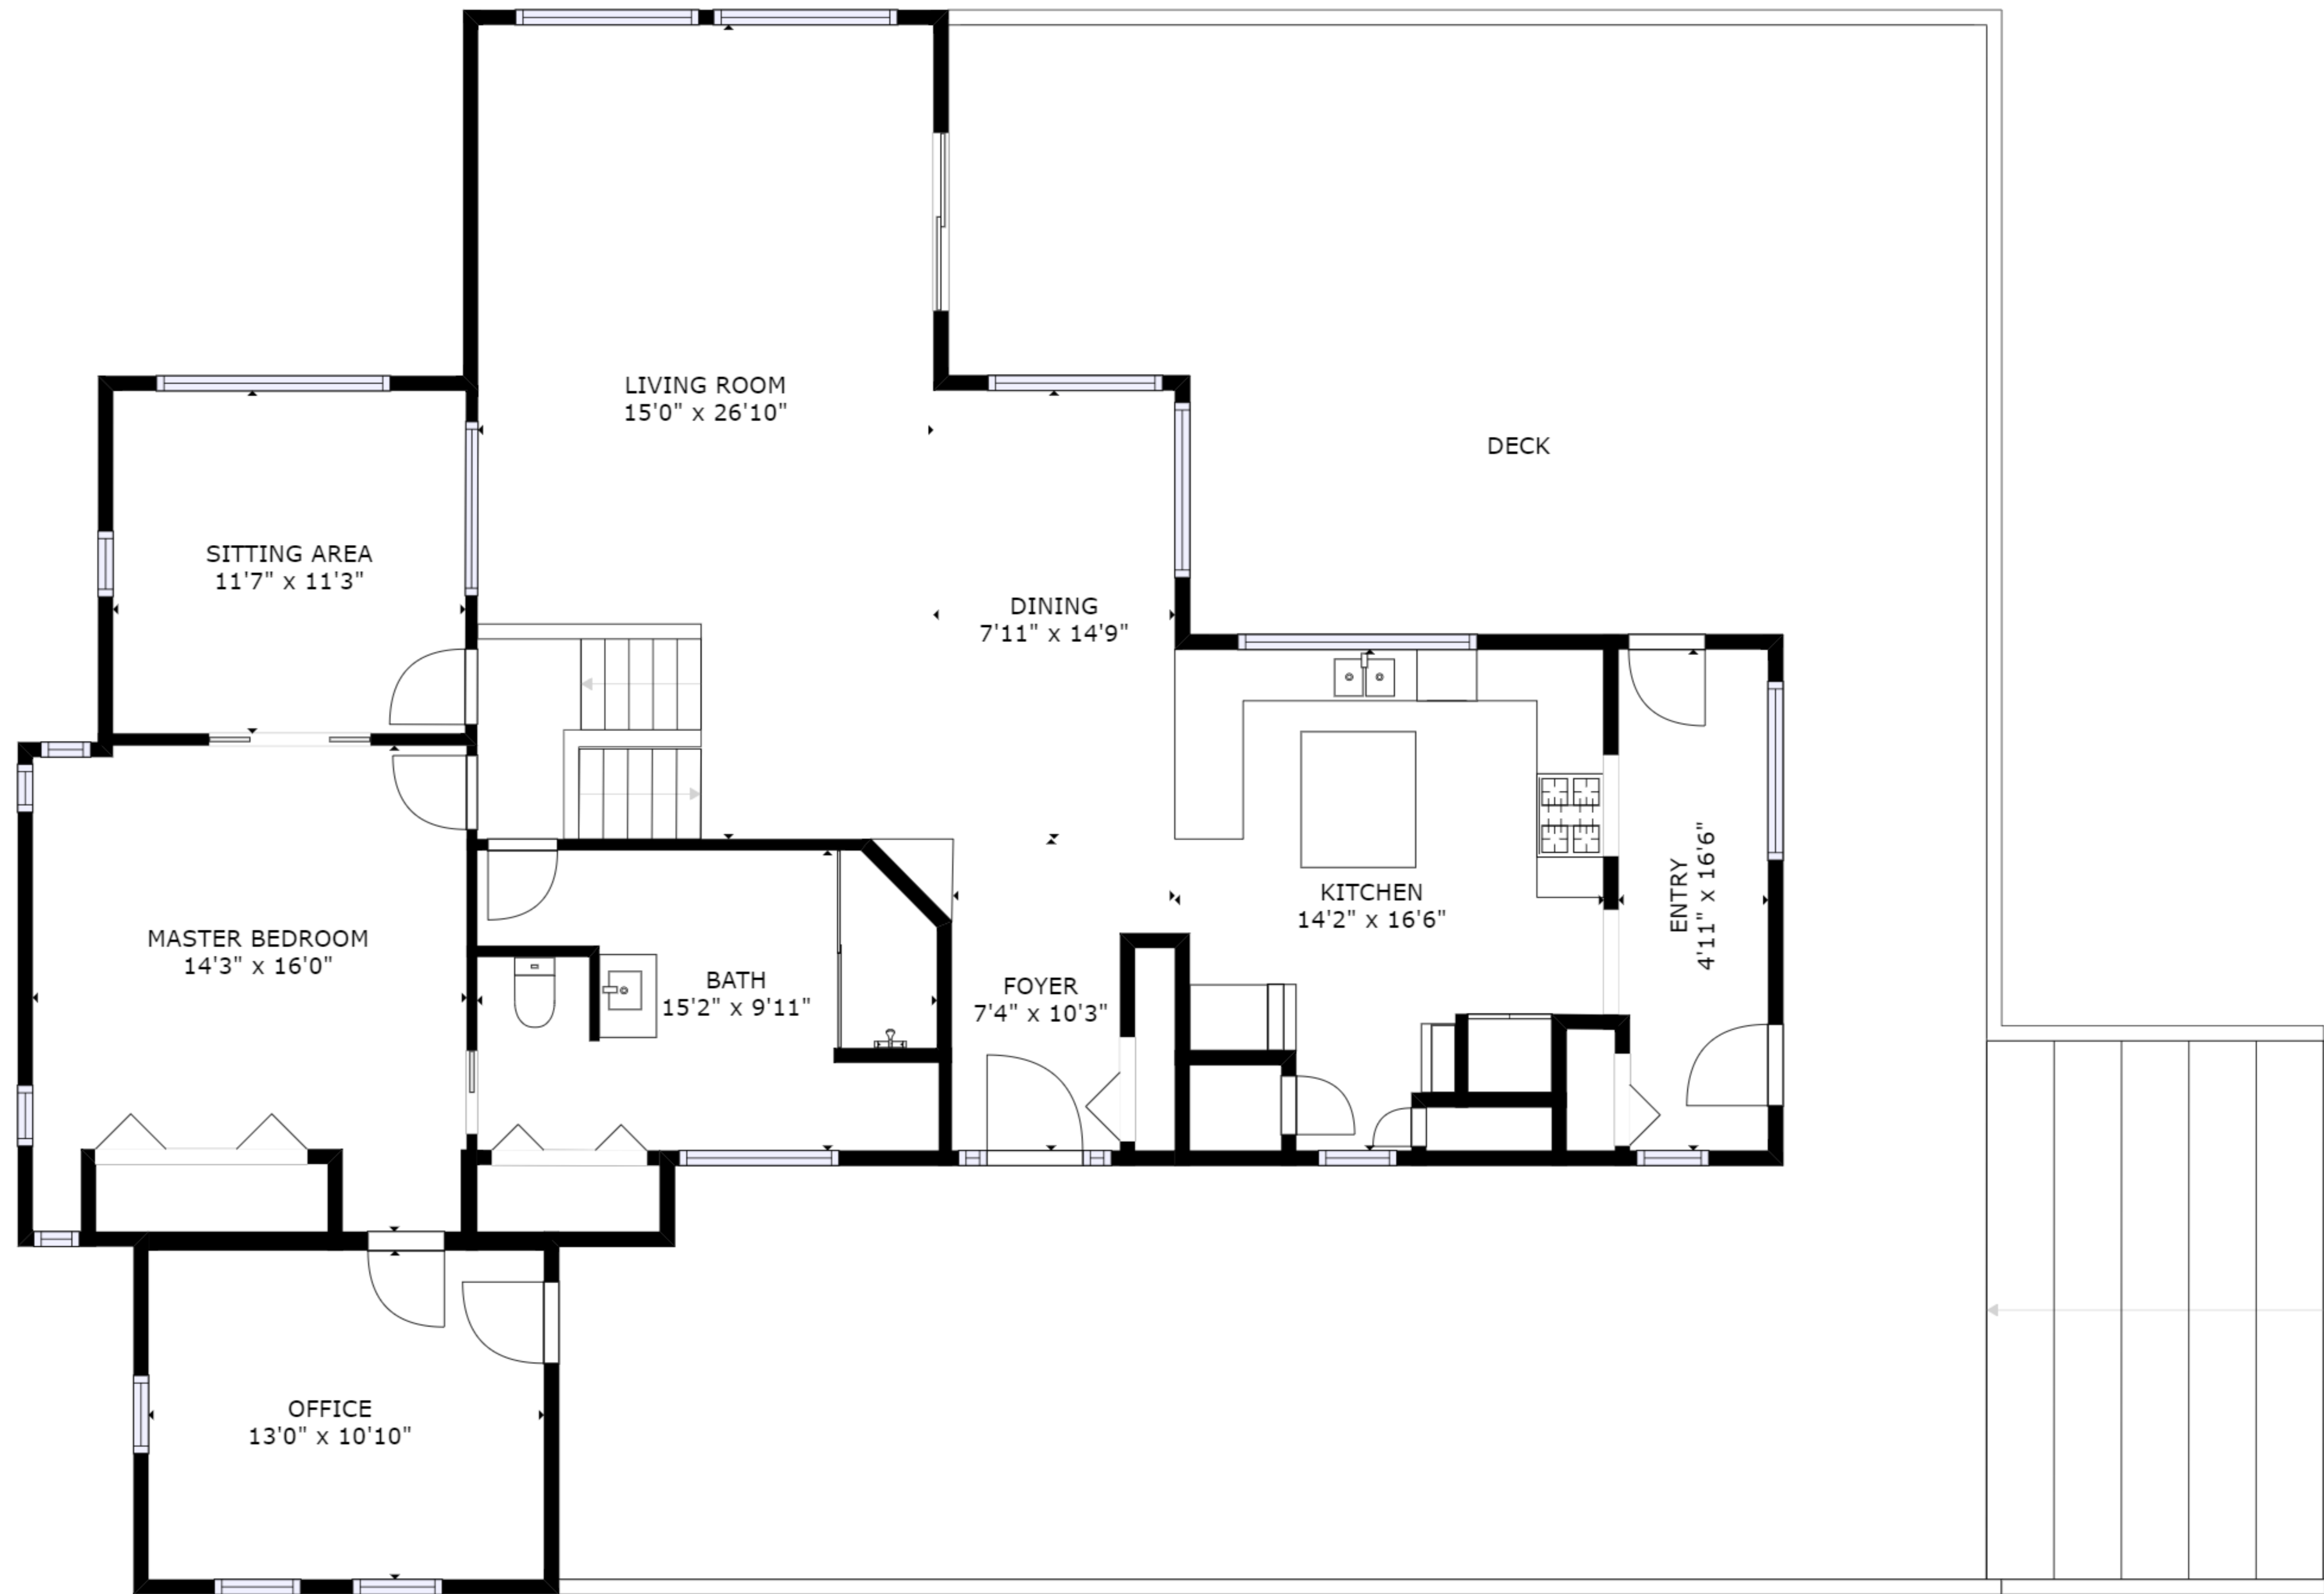

FLOOR 1

FLOOR 2

GROSS INTERNAL AREA
 FLOOR 1: 741 sq ft, FLOOR 2: 1616 sq ft
 TOTAL: 2357 sq ft
 SIZES AND DIMENSIONS ARE APPROXIMATE, ACTUAL MAY VARY.