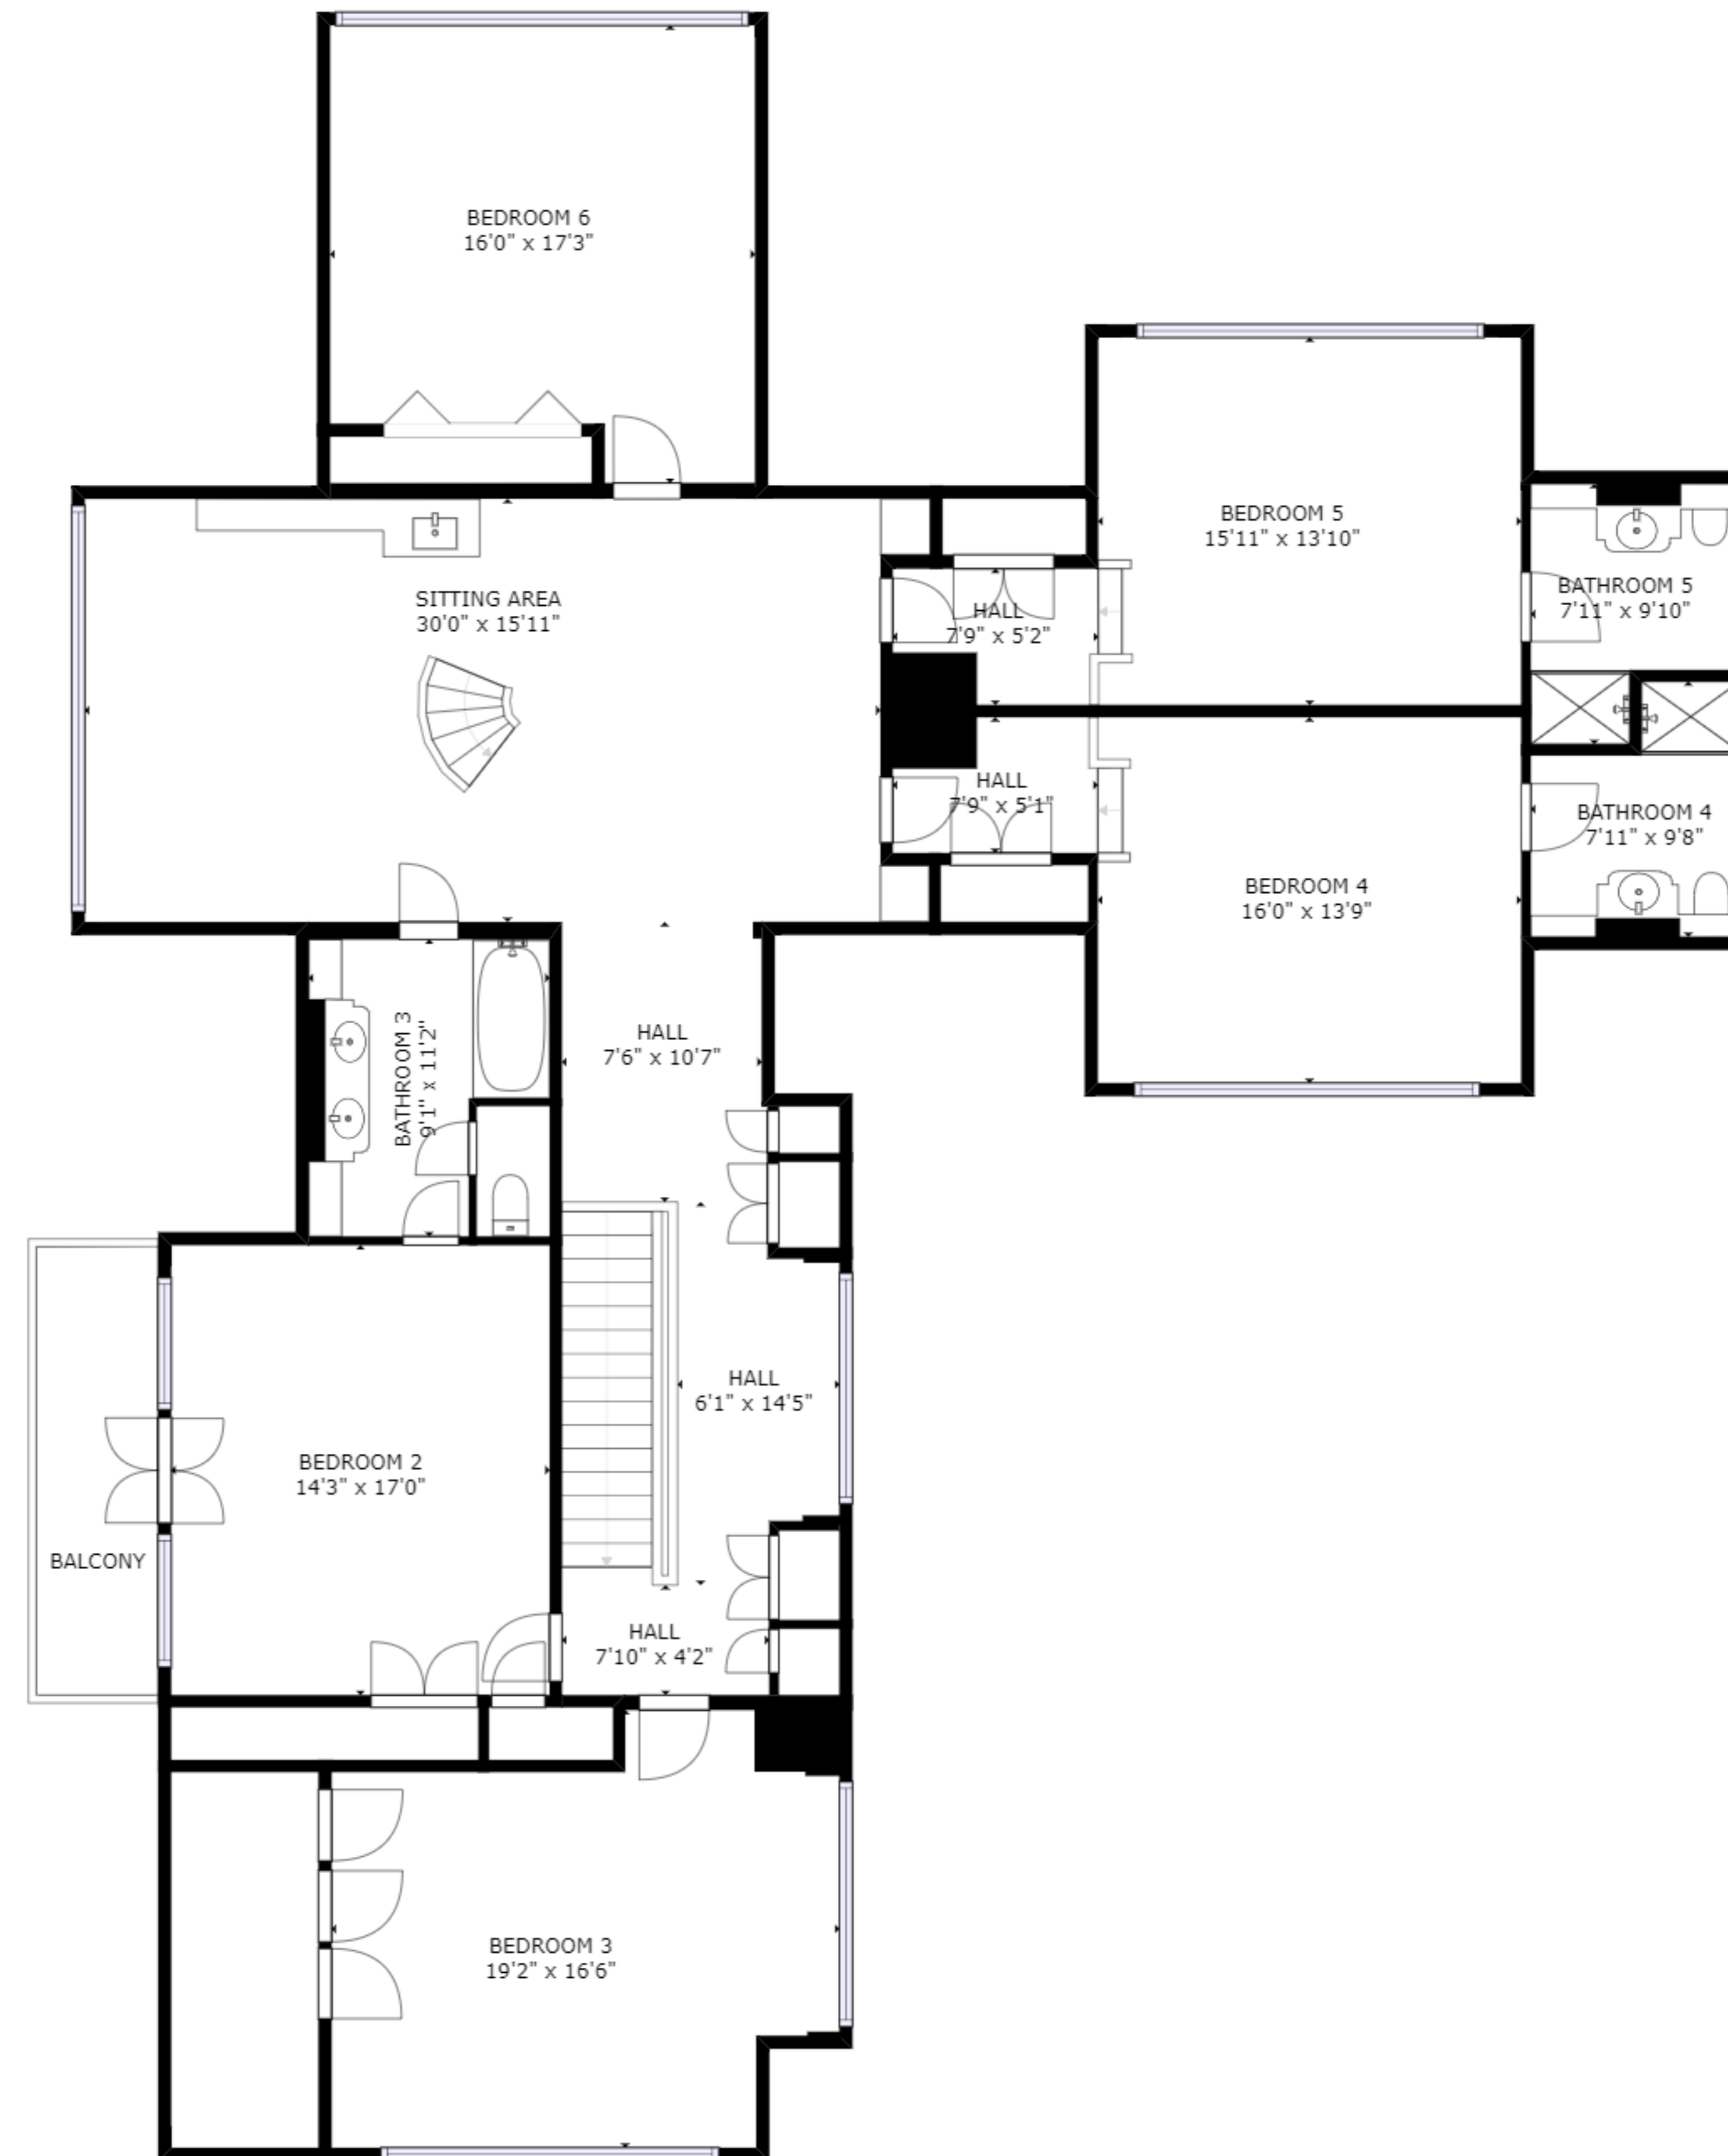

FLOOR 1

FLOOR 2

FLOOR 3

GROSS INTERNAL AREA
 FLOOR 1: 2938 sq ft, FLOOR 2: 2548 sq ft
 FLOOR 3: 66 sq ft, EXCLUDED AREAS:
 PORCH: 326 sq ft
 TOTAL: 5552 sq ft

SIZES AND DIMENSIONS ARE APPROXIMATE, ACTUAL MAY VARY.