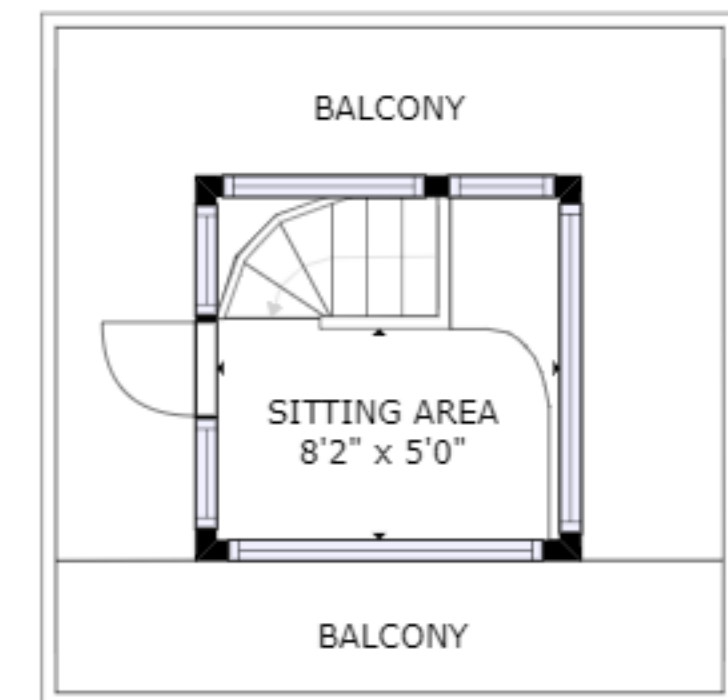

FLOOR 1

FLOOR 2

FLOOR 3

GROSS INTERNAL AREA
 FLOOR 1: 2938 sq ft, FLOOR 2: 2548 sq ft
 FLOOR 3: 66 sq ft, EXCLUDED AREAS:
 PORCH: 326 sq ft
 TOTAL: 5552 sq ft

SIZES AND DIMENSIONS ARE APPROXIMATE, ACTUAL MAY VARY.